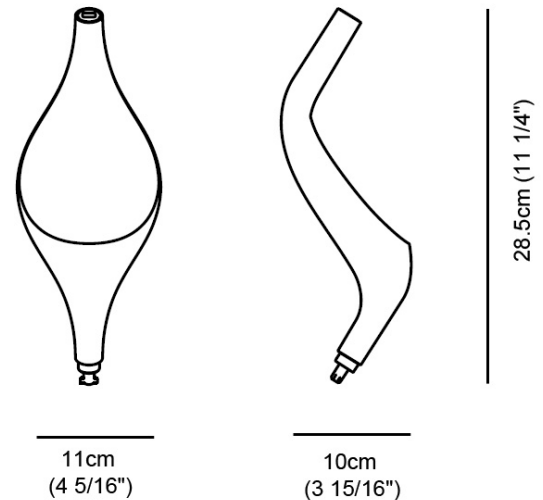

ACQUA SUSPENSION

D31001- : D31001-WHI

base number

DESCRIPTION

Acqua - Uplight - Suspension - 11cm / 4 5/16" - 5.6W - LED - 2800K - White - CRI 95

1. To build a product code in our configurator select the specify button on the base model # product page
2. To build a manual product code on this datasheet choose from the options listed below in blue font and add the suffix to the base model #

GENERAL

Series: Acqua
Subseries: Acqua
Partner: Cini & Nils
Division: Design
Installation: Suspension
Product Type: Clusters
Mounting Location: Ceiling
Light Distribution: Direct / Indirect

PHYSICAL

Shape: Curves
Length (mm): 110
Length (in): 4 5/16
Width (mm): 100
Width (in): 3 15/16
Height (mm): 285
Height (in): 11 1/4
Weight (kg): 0.4
Weight (lbs): 0.88
Fixture Material: Aluminum

ELECTRICAL

Lamp Type: LED
Input Wattage (W): 5.6
Total Output Wattage (W): 4.65
Dimming: Non-Dimming / Phase Dimming (120Vac only) / 0-10V Dimming
Driver Included: No
Driver Location: See canopy components
Driver Type: Constant Voltage - 120 / 277Vac
Driver Class: Class 2
Input Voltage (V): 120 - 277
Output Voltage (V): 24

LED

Number of LEDs: 1
Color Temperature (°K): 2800
Nominal Lumen (lm): 650
CRI: >95 CRI
Lamp Life (hrs): 50000

RATINGS AND CERTIFICATIONS

Certified By: Certified for North American Standards
IP rating: IP20